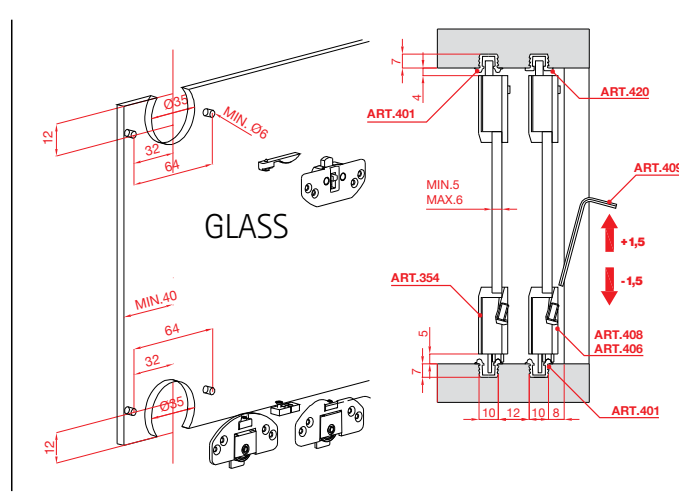

# MEDIO - SLIDE FOR SMALL WOOD/GLASS PANEL

Designed for cabinets with internal overlapped doors max. 40kg

MEDIO - SLIDE FOR WOOD PANEL

WOODEN PANEL  
OR  
GLASS PANEL

## TECHNICAL SPECIFICATIONS

### ACCESSORIES KIT

94.354/412/L

Item Code	Descriptions
94.401/2.5M	( Ante In Linea ) Top and Bottom Track - 2.5 Meter
94.401/3M	( Ante In Linea ) Top and Bottom Track - 3 Meter