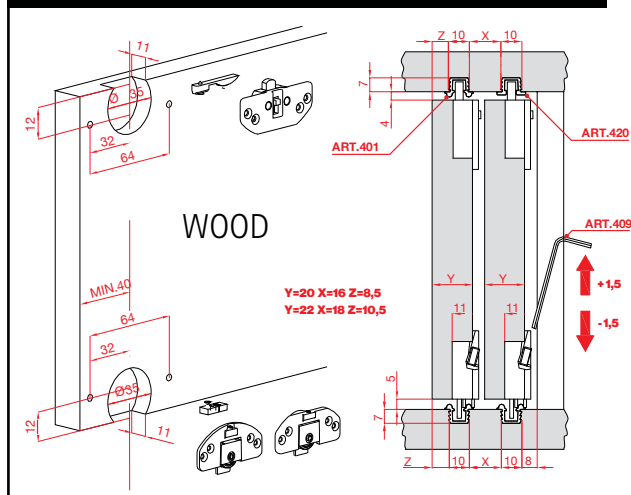

# MEDIO - SLIDE FOR SMALL WOOD/GLASS PANEL

Designed for cabinets with internal overlapped doors max. 40kg

MEDIO - SLIDE FOR WOOD PANEL

WOODEN PANEL  
OR  
GLASS PANEL

## TECHNICAL SPECIFICATIONS

### ACCESSORIES KIT

94.354/412/L

Item Code	Descriptions
94.401/2.5M	( Ante In Linea ) Top and Bottom Track - 2.5 Meter
94.401/3M	( Ante In Linea ) Top and Bottom Track - 3 Meter