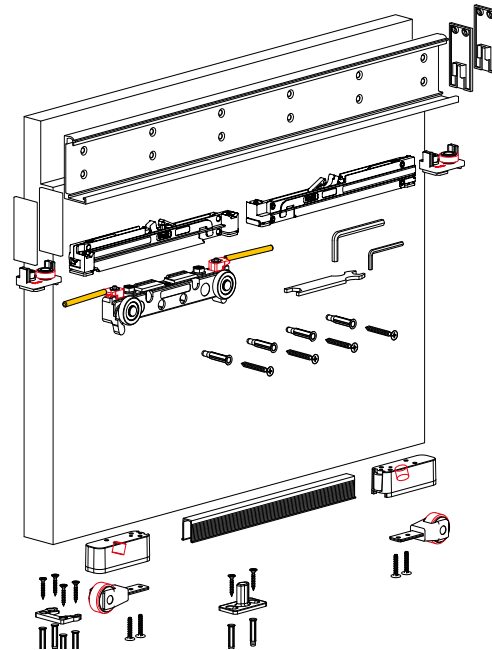

MAGIC 2 Max. 80kg

The original invisible sliding doors system | 1100 mm or 1800 mm

Practical anti-jumping system

Magic2 sliding trolley includes two new turning anti-jumping activation elements. Turning anti-jumping activation elements are equipped with two safety levers, easy to rotate with no tools required. Safety levers, clearly visible, will have to be removed once anti-jumping system is activated in order to insert end caps.

Item Code	Descriptions
94.K.0031.1.01	Magic 2 Fluid Max. 80kg 1100mm
94.K.0031.2.01	Magic 2 Fluid Max.. 80kg 1800mm