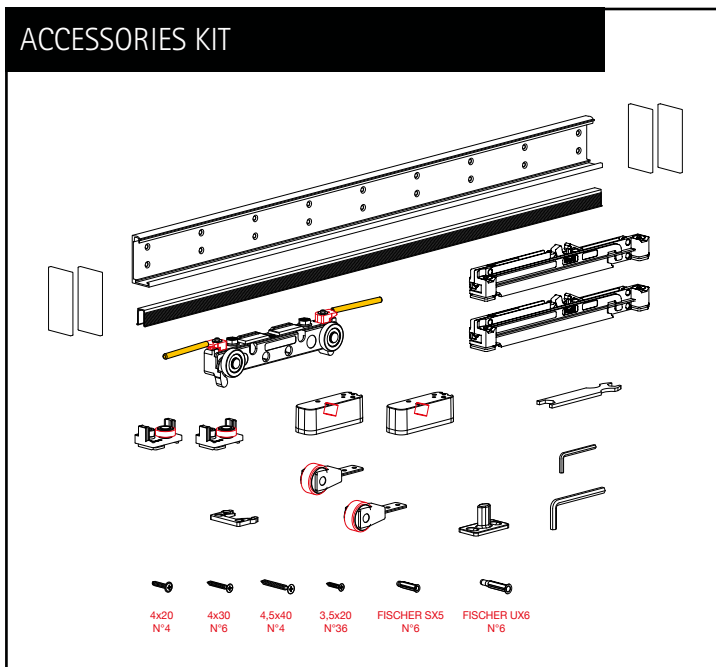

MAGIC 2 Max. 80kg

The original invisible sliding doors system | 1100 mm or 1800 mm

Practical anti-jumping system

Magic2 sliding trolley includes two new turning anti-jumping activation elements. Turning anti-jumping activation elements are equipped with two safety levers, easy to rotate with no tools required. Safety levers, clearly visible, will have to be removed once anti-jumping system is activated in order to insert end caps.

Item Code	Descriptions
94.K.0031.1.01	Magic 2 Fluid Max. 80kg 1100mm
94.K.0031.2.01	Magic 2 Fluid Max.. 80kg 1800mm