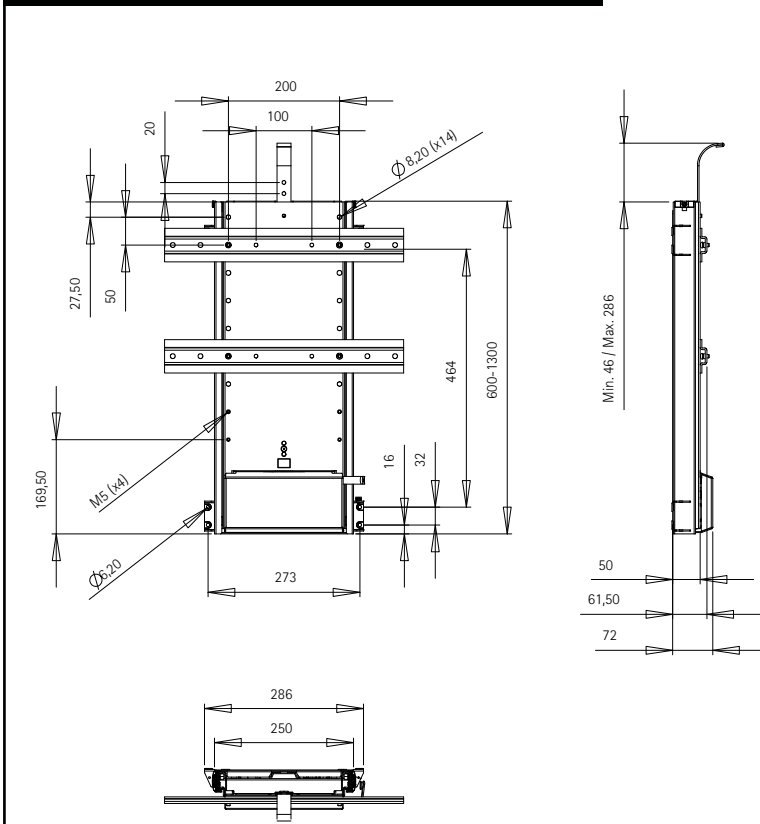

TS 700C - ELECTRIC FLAT LIFT

For build-in TV

TS 700C

↑ 1300mm
↓ 600mm

65 kg
↑↑↑

↓↓↓
29 kg

The TS700C is a Plug & Play powder coated steel flat lift with electronic setting of min. and max height as well as anti-squeeze function in both directions.

Anti-squeeze: The pressure given before reverting is equal to the weight of the cabinet mounted.

Can be mounted upside down.

TECHNICAL SPECIFICATIONS

Min/ max height (lid after excluded)	600 / 1300mm
Max. Stroke	700mm
Adjustable Stroke	Yes
Max. Working Loads	65kg
Mounted Upside Down	29kg
Reverse Function	Yes
Input Power	110-240 VAC / 50-60Hz
AC Plug	EU/UK/US/NZ/AUS
Manual Control Switch	Yes
RF Remote Control	Yes
Lid Lifter	Yes
TV Mounting Brackets	Yes
Vesa Compatible	400x400, 400x200, 400x100, 300x300

Item Code

Descriptions

85.TS700C-7BXX1

TS700C Electric Flat Lift - Black