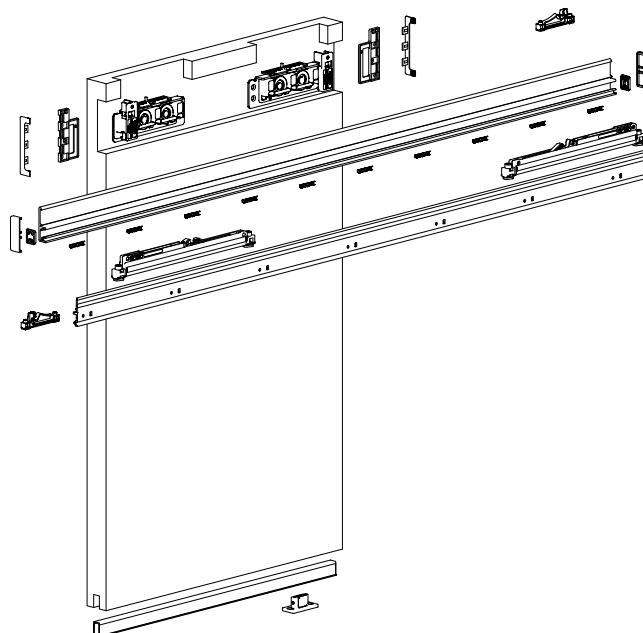

# DIVA AIR Max. 80kg

Shaped by exposed aluminium tracks with Fluid soft closing technology

DIVA AIR - WOODEN

## ACCESSORIES KIT

- N°12 (6000.00054) Ø4,5x20
- N°8 (6002.00002) Ø3x20
- N°4 (6000.00056) Ø2,9x13

N°8 ART. 3491(1242.06396)

**A**

+

94.8020.02560  
 94.8022.02570  
 94.8230.00121

98 ± 2

16

MIN.14  
MAX.20

SP

12

10

24

X - 98 + 10

Item Code	Descriptions
94. K.0511.1	Diva Air with 2 Sides Soft Closing Max. 80kg

Item Code	Descriptions
94.8020.02560	External Sliding Track 3 Meter
94.8022.02570	Internal Sliding Track 3 Meter
94.8230.00121	Plastic Lower Floor Guide 3 Meter