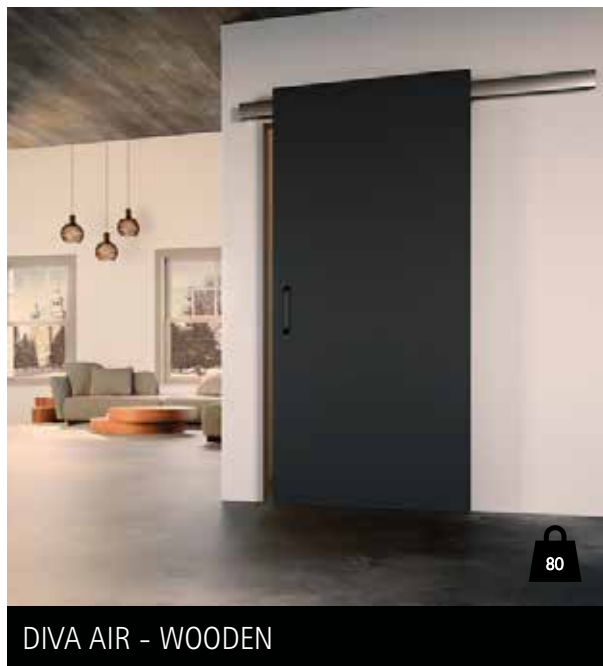

# DIVA AIR Max. 80kg

Shaped by exposed aluminium tracks with Fluid soft closing technology

DIVA AIR - WOODEN